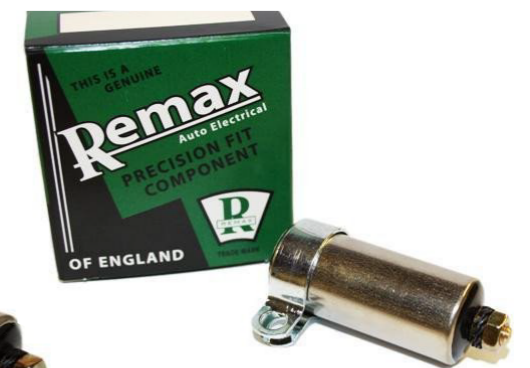

Remax

Auto Electrical

TRADE MARK

Distributor Type DVZ6A

Distributor Cap

ES215 - Rep Lucas
407043 DDB161 Fits
DX6A DVZ6A DZ6A
DVX6A

ES215
£32

Rotor Arm

ES79 - DSB122C 407050
Fits D2A DKY4A DX4A
DZ4A DVX4A DX6A
DZ6A DVZ6A DVX6A

ES79
£9.00

Centre Strap

Condenser

ES96 - DCB121C 407044
484261 489244 Fits
DX4A DZ4A DVX4A
DX6A DZ6A DVZ6A
DVX6A DY

ES96
£12.90

Different strap to ES96.
Larger hole & different form.

Condenser

ES92 - DCB121C 400308
Fits DKY4A DK4 DK6
DX6A DZ6A DVZ6A
DVX6A
(Needs Soldering)

ES92
£12.50

Remax has been established to provide its customers with high quality auto electrical parts.
We pride ourselves on the select sourcing of EU manufactured products.